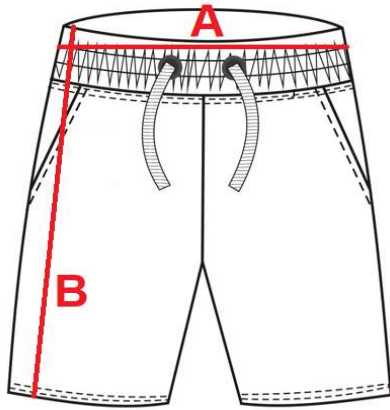

FK69

Men's shorts

cm	S	M	L	XL	XXL	3XL
A	56	57	59	60	61	62
B	36	38	40	42	43	45

Orientation sizes of the product.